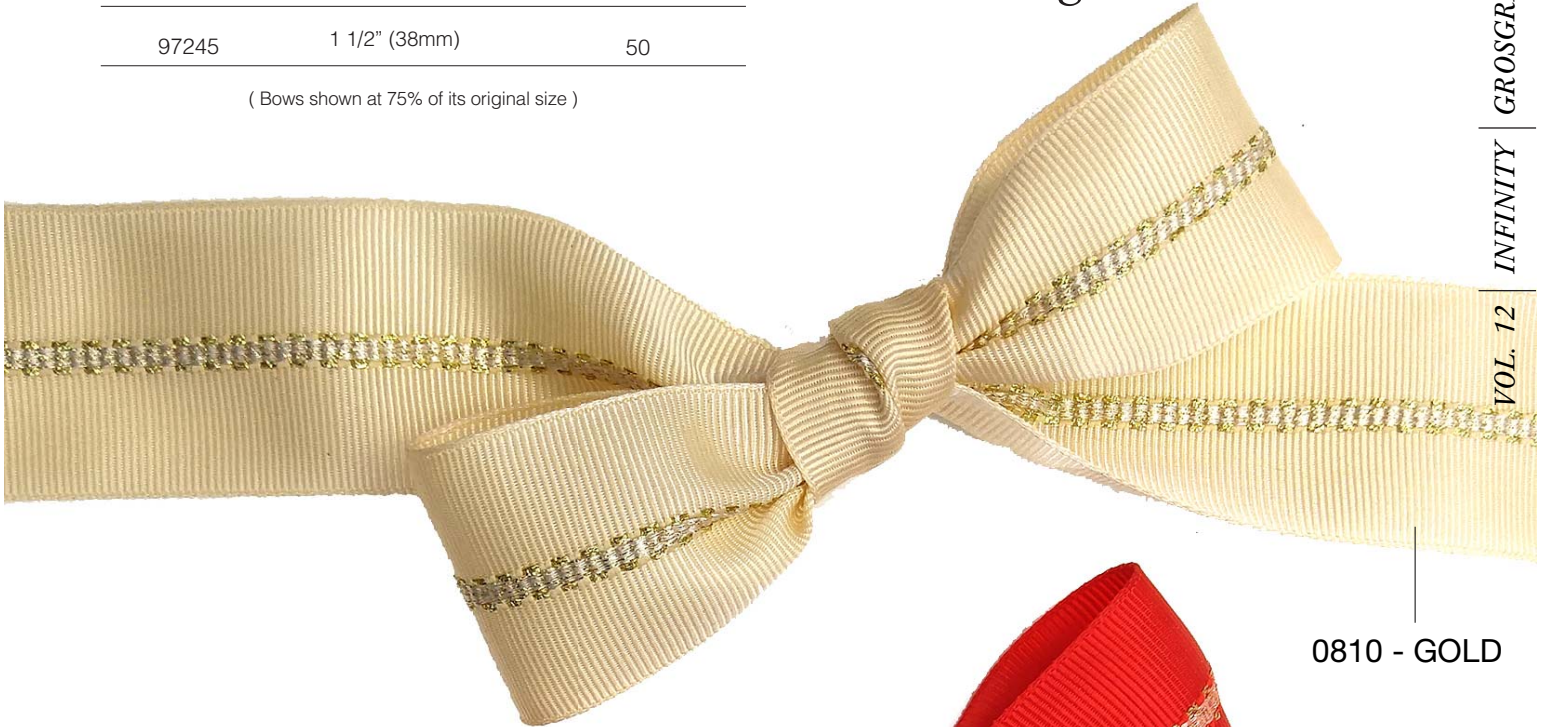

PATTERN	WIDTH	PUT UP (YARDS)
97241	1 1/2" (38mm)	10
97245	1 1/2" (38mm)	50

(Bows shown at 75% of its original size)

PATTERN 9724

Grograin Glam

0810 - GOLD