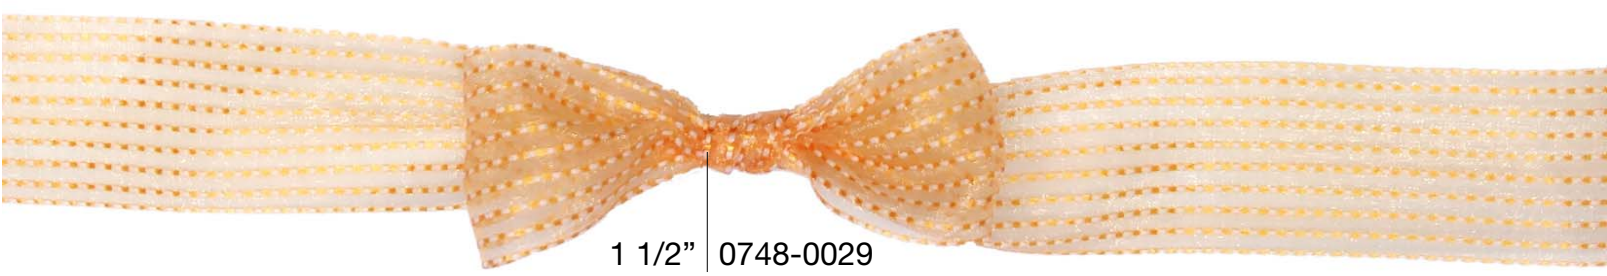

---

*PACKAGING RIBBON*

---

12

*Every year Papillon develops a new ribbon collection that helps its clients achieve the expression and presentation of their packaging ideas. Ribbon is a delightful and versatile product to accessorize and package your retail products, whether it is for home decor, cosmetics, gift baskets, gourmet foods, wedding, event planning or stationery. Our expert in-house designers are knowledgeable of color coordination and design trends within the Packaging Industry, so they can help you distinguish your product from the rest. A sales representative will work closely with you in assisting, advising and realizing the perfect ribbon for your unique project.*

# *INDELIBLE*

PATTERN	WIDTH	PUT UP (YARDS)
97260	5/8" (16mm)	100
	7/8" (23mm)	
9726B	5/8" (16mm)	25
	7/8" (23mm)	
97261	1 1/2" (38mm)	10
97265	1 1/2" (38mm)	50

## Glassy

( 70% of actual size )