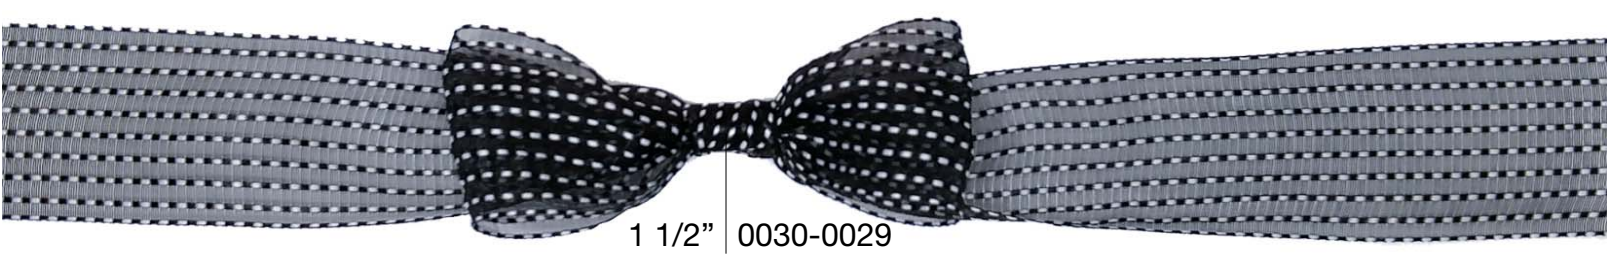

# *INDELIBLE*

PATTERN	WIDTH	PUT UP (YARDS)
97260	5/8" (16mm)	100
	7/8" (23mm)	
9726B	5/8" (16mm)	25
	7/8" (23mm)	
97261	1 1/2" (38mm)	10
97265	1 1/2" (38mm)	50

## Glassy

( 70% of actual size )