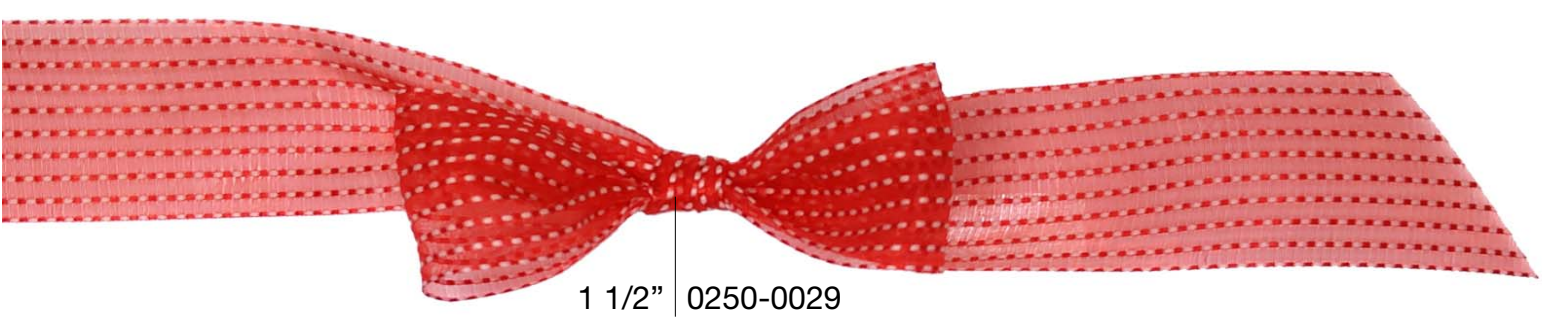

# *INDELIBLE*

PATTERN	WIDTH	PUT UP (YARDS)
97260	5/8" (16mm)	100
	7/8" (23mm)	
9726B	5/8" (16mm)	25
	7/8" (23mm)	
97261	1 1/2" (38mm)	10
97265	1 1/2" (38mm)	50

## Glassy

( 70% of actual size )