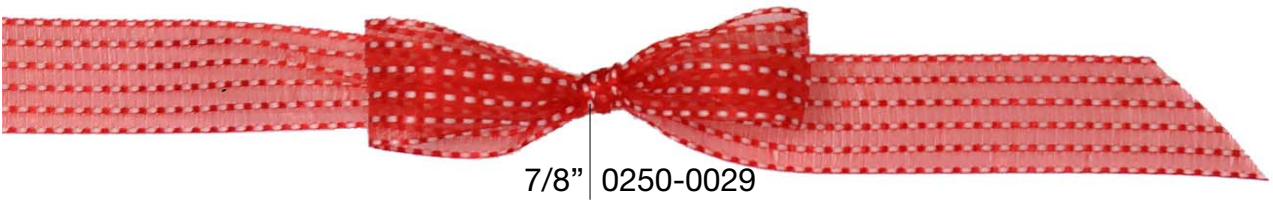

# *INDELIBLE*

PATTERN	WIDTH	PUT UP (YARDS)
97260	5/8" (16mm)	100
	7/8" (23mm)	
9726B	5/8" (16mm)	25
	7/8" (23mm)	
97261	1 1/2" (38mm)	10
97265	1 1/2" (38mm)	50

## Glassy

( 70% of actual size )