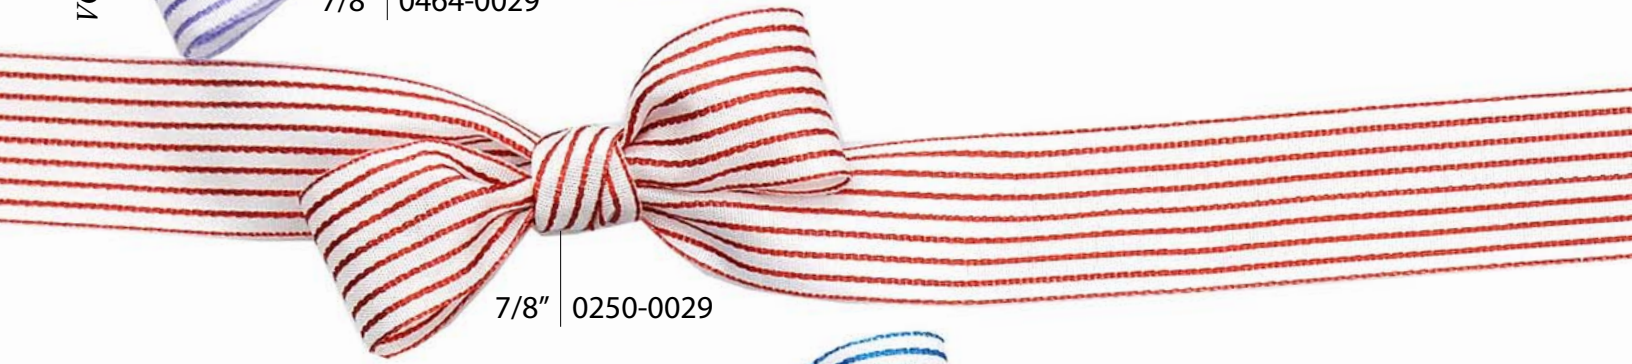

## Glassy

( 70% of actual size )

## Smoothie

PATTERN	WIDTH	PUT UP (YARDS)
97251	5/8" (16mm) 7/8" (23mm)	100
9725B	5/8" (16mm) 7/8" (23mm)	25

7/8" 0464-0029

7/8" 0250-0029

7/8" 0327-0029

7/8" 0548-0029

7/8" 0750-0029

5/8" 0750-0029