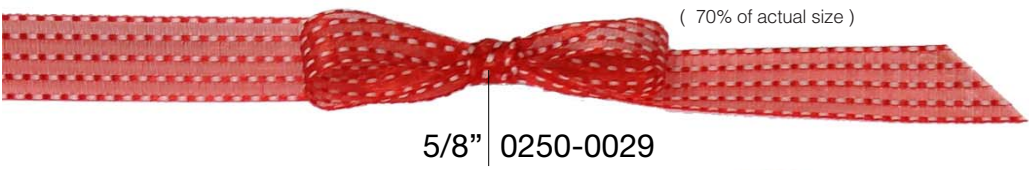

# *INDELIBLE*

PATTERN	WIDTH	PUT UP (YARDS)
97260	5/8" (16mm)	100
	7/8" (23mm)	
9726B	5/8" (16mm)	25
	7/8" (23mm)	
97261	1 1/2" (38mm)	10
97265	1 1/2" (38mm)	50

## Glassy

( 70% of actual size )